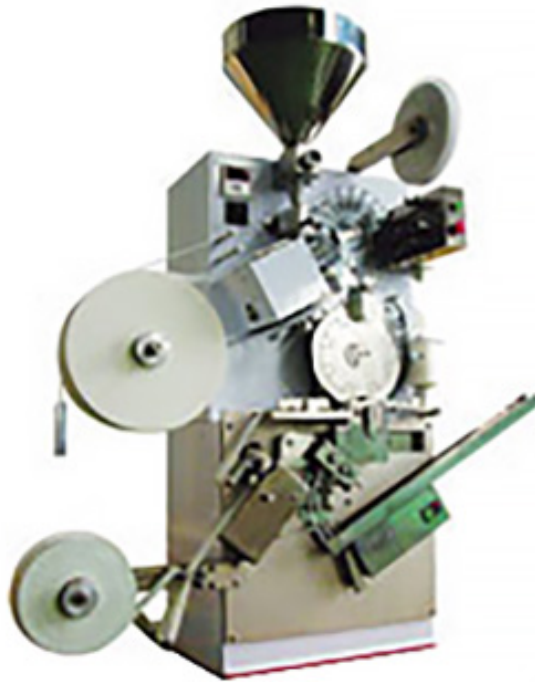

## *CCFD6 Tea Bag Packing Machine*

Model CCFD6 Tea bag packing machine features such functions as automatic ration filling, heat-sealing of tea bags, automatic plastering of cotton thread and tags, and cold-sealing of the envelope in the longitudinal direction.

### **Technical Parameter**

- Max.output: 110 bags / minute
- Max. dosage: 8 ml
- Bag dimensions: 62.5 × 50 mm
- Envelope dimensions: 70 × 65 mm
- Tag dimensions: 28 × 24 mm
- Thread length: 210 mm
- Power supply: AC 380V / 220V, 0.75 kW
- Weight: 565 kg
- Overall dimensions: 1700 × 900 × 2000 mm
- Carton dimensions: 1236 × 1000 × 1855 mm