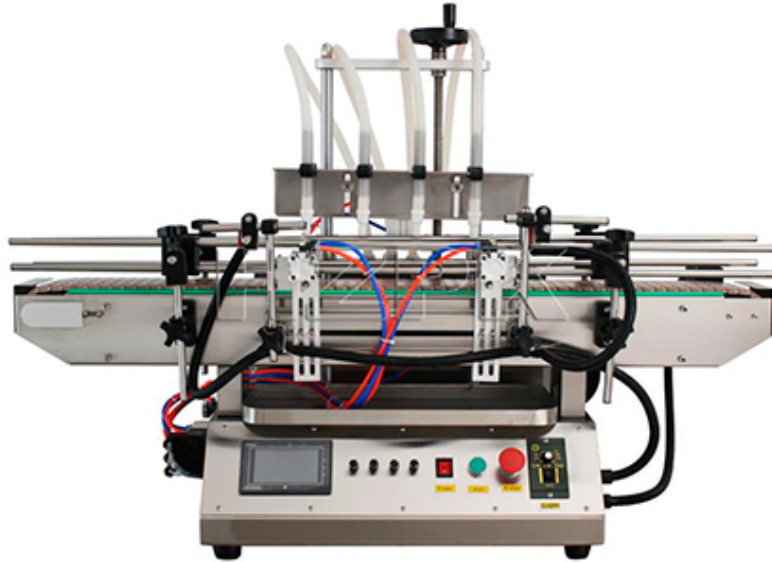

HZPK TFM-120Y Automatic Tabletop 4 Heads Liquid Filling Machine

Tabletop 4 heads liquid filling machine is mainly used for filling liquid. Such as beverages, detergents, oils and so on.

It is widely use for foodstuff chemical and medicine filed etc. We can accord to customer's requirements to design the filling volume.

Features:

1. Can customize products according to customer bottle samples.
2. Easy to adjust filling volume with PLC and touch screen automation control system.
4. The whole body is made of 304 stainless steel, compact structure, and beautiful appearance, with stable and reliable performance, easy maintenance.
5. Filling accuracy, adaptability.
6. It complies with CE certification.

This machine is a standard model, if you need to customize, please contact sales.

Technical Parameters:

Model	TGY1000-4D
Voltage	AC220/110V 50-60Hz
Air Pressure	0.6-0.8MPa
Filling Speed	1000-1500BPH
Filling Accuracy	±1%
Machine Size	1200*500*500mm
Required Air Compressor	≥7.5kw 200L