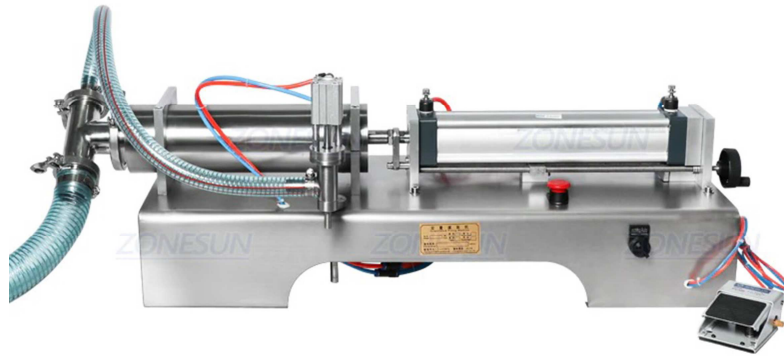

ZONESUN[®]

ZS-YT Filling Machine

ZONESUN[®]

Compared with before pneumatic filling machine, this liquid filling machine is controlled by air pressure totally. The machine body may get heated due to the electricity. So this full pneumatic filling can ensure the machine body is cool during working. It is designed for filling flammable liquid like alcohol.

Technical Parameters:

Model :	ZS-YT Filling Machine
Filling Nozzle :	Single Nozzle (We also offer Double Nozzles)
Filling Speed :	5-30 bottle/min
Filling Range :	10-100ml/30-300ml/50-500ml/100-1000ml/500-3000ml/1000-5000ml
Accuracy :	$\leq \pm 0.5\%$
Prassure :	0.4-0.6Mpa
Air Capacity :	>30L
Package Size :	1220*375*365mm
Package Weight :	35.5kg