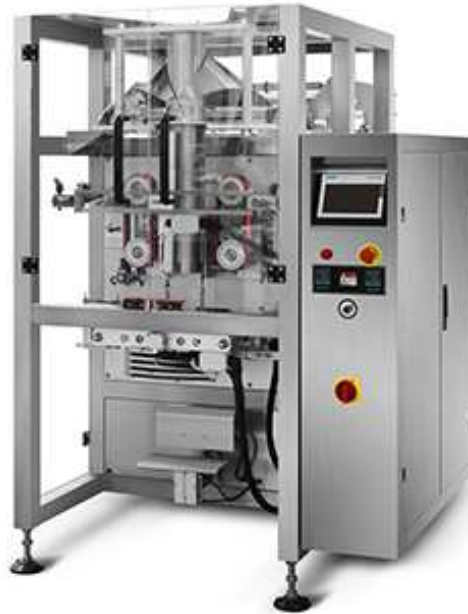

## Large Vertical Packing Machine JT-920

### Products informations:

- Famous Brand PLC
- Panasonic servo motor pulling film system
- Integrated bag making, date printing, coding, and measuring, counting, filling, sealing, cutting function.
- Automatically film rectifying function
- Supporting board while filling, avoid broken bags.
- Many kinds of languages can be choosed

### Technical Parameters:

Type	JT-920
Bag length	100-570mm(L)
Bag width	180-480mm(W)
Max width of roll film	920mm
Packing speed	5-40bags/ min
Air pressure	1.0 mpa
Air consumption	0.5 m3/min
Power voltage	220VAC/50/60Hz
Power	6 KW
Dimension	1750(L)×1510(W)× 2100(H)
Weight	1000Kg