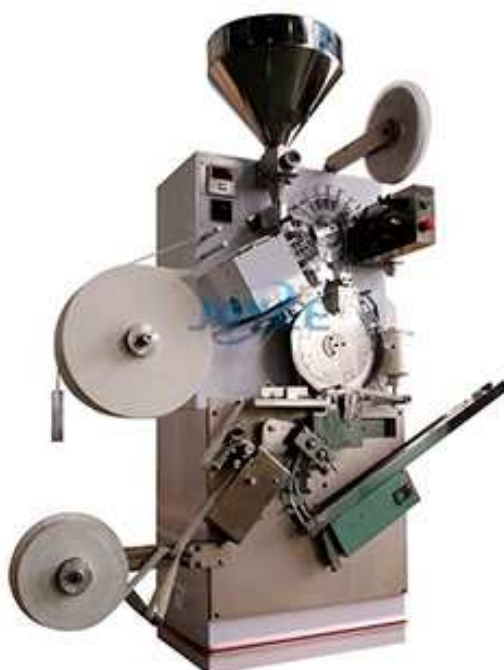

High Speed Automatic Hotel Tea Packing Machine CCFD6

This is our high speed automatic tea packing machine, it makes filter tea bag with cotton thread and tag, the speed 110 bags/min. There is auto boxing device, vacuum feeding device, heat sealing tag device, stirrer, date printing machine optional.

Parameter List

Packing material:	Tea filter paper, printed tag paper, printed outer envelop film, cotton thread
Film width:	Inner filter paper roll 125mm, outer paper film 140mm
Tea bag size	Inner bag 50mm*62.5mm, outer bag 65*70mm
Weighing method:	Volume cups weighing
Filling volume:	Max 6cm ³
Speed:	110bags/min
Electricity	380V, 3Phase, 50Hz, 1.5Kw