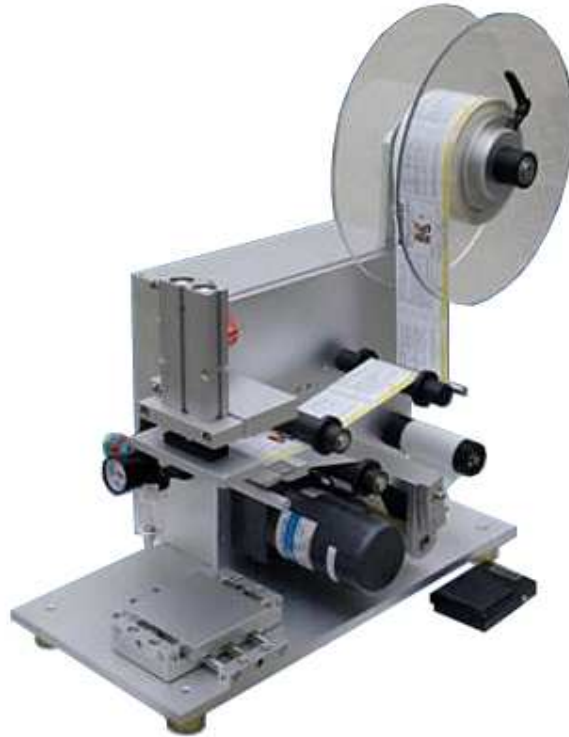

## MPC-H Semi automatic labeling machine

As the largest Semi automatic labeling machine manufacturer in china, Grepack sales quality Semi automatic labeling machine to customers all over the world.

### Description:

This series adopt PLC program, "SICK" specialty eye-mark tag  
 It is made of all aluminum frames, perfect appearance  
 We can design the machine according to your special requirement from our customer.  
 Low cost, high effective  
 You need add the transparency tag eye-mark if you want to use the transparency tag  
 You need add the coding machine if you want to print date

### Parameter Technical:

MODEL	MPC-H
DRIVE	STEP Motor Drive
BOTTLE DIAMETER	30-140mm
BOTTLE HEIGHT	100—300mm
LABELING SPEED	0-20pcs/min (according to your speed)
LABELSIZE	Width:10-130mm Length:30-400mm
PRECISION	±1mm
LABLE ROLL	Max:300mm
LABLE CORE	Stander:75mm
WEIGHT	20kg
POWER	AC 220V/380V 50/60HZ 750W