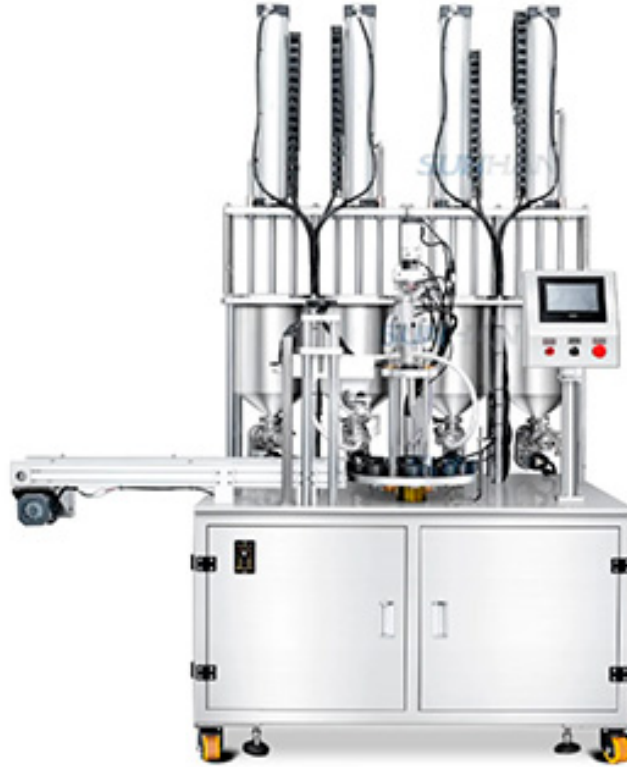

## *SH-RSV4 Automatic 4 Colors Servo Rotor Pump Rotary Whipped Body Butter Lotion Cream Swirl Filling Machine*

### **Main Feature**

- ▶ Filling is controlled by servo rotor pump, it has high filling accuracy, filling error  $\leq 0.5\%$ .
- ▶ With servo diving filling head, ensuring stable production.
- ▶ Fixing mold can be customized according to your products.

### **Parameter**

- Machine Model: SH-RSV4
- Voltage: 220V 50Hz
- Power: 4kW
- Filling Speed: About 10-16 bottles/min (depending on bottle size and filling materials)
- Filling Range: 5-100ml
- Filling Pump: Servo Rotor Pump
- Filling Accuracy:  $\leq 0.5\%$
- Bottle Height: 30-120mm
- Bottle Diameter: 15-100mm
- Hopper Capacity: 22L\*4
- Air Pressure: 0.5-0.6MPa
- Machine Size: About 2380\*1100\*2500mm/ About 93.7\*43.3\*98.4 inch